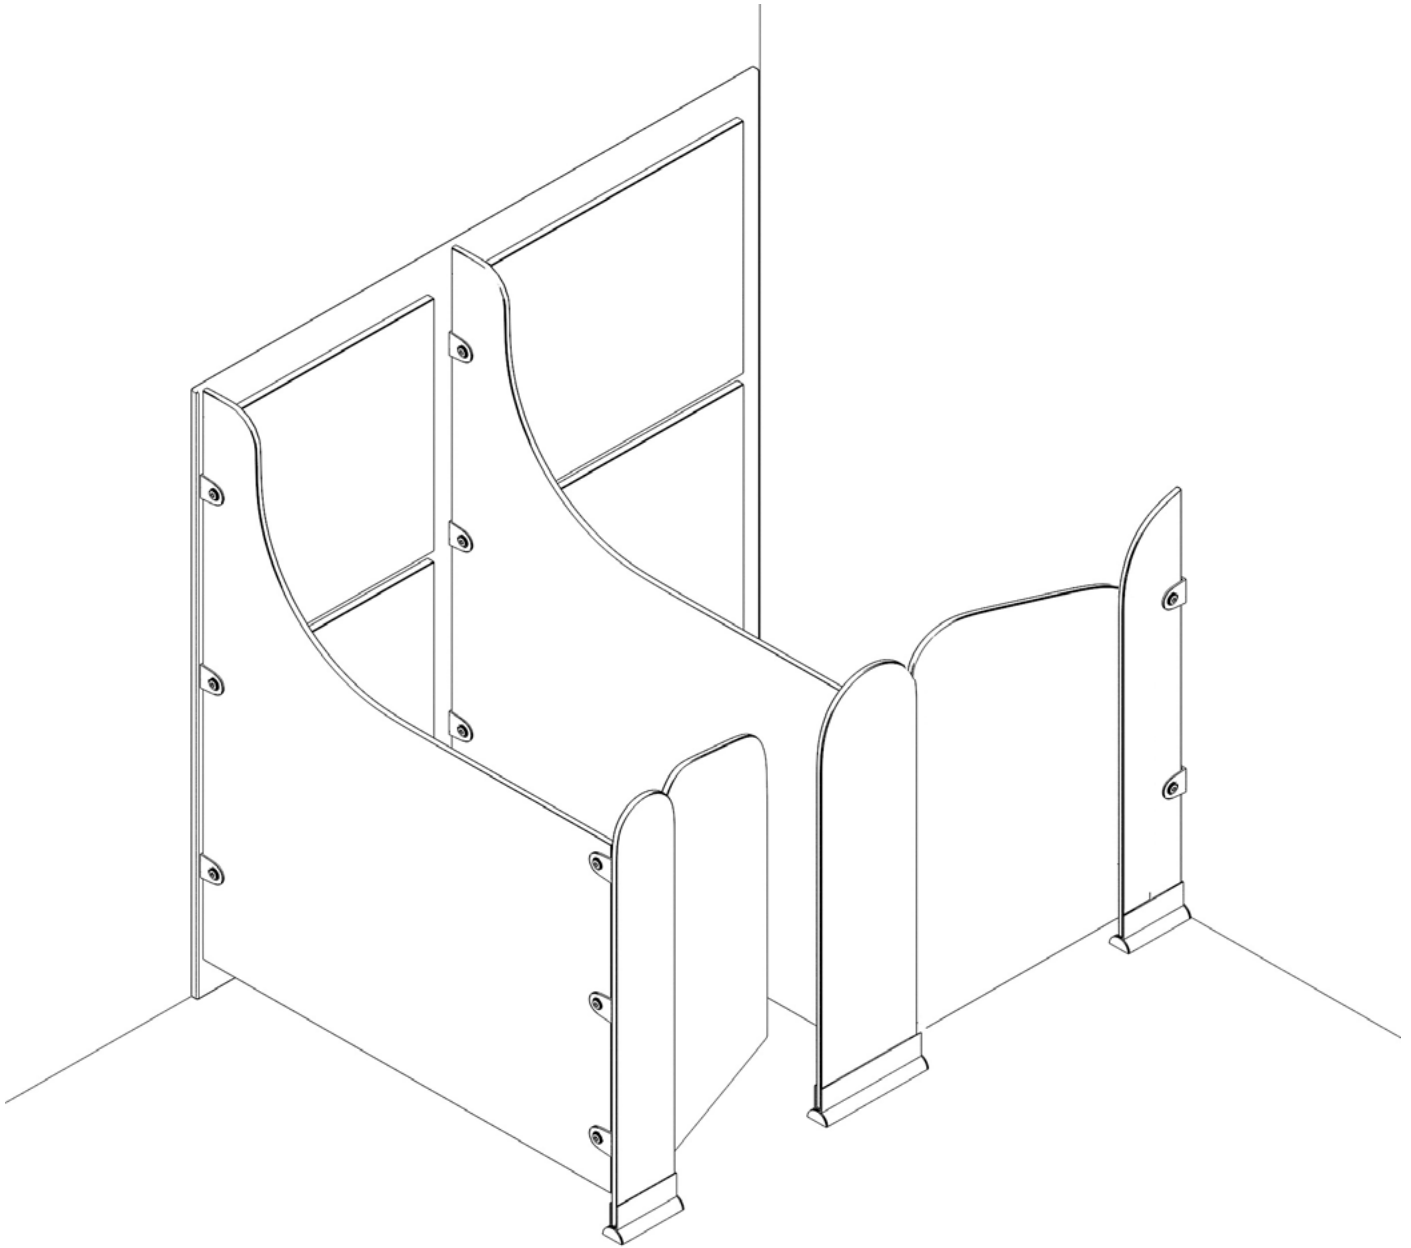

Technical Overview - Slide

Considerations

- Sound concrete sub-floor required for the standard Slide range (without a headrail).
- Full height Slide range (with a headrail) can be used with all floor types.
- Magnetic catch as standard. (Alternate catch available at customer's request)
- Minimal tolerance allowed for the drilling of the non bolt through screws.
- Either a 'D' or 'L' profile headrail can be used with the full height Slide range.
- For cubicles with a 'D' headrail, end caps need to be ordered for all exposed headrail ends
- Can use décors from any of the leading panel manufacturers.
- Panels can be fully or partially pre-drilled depending on walls and floor.

Details

- Overall Height - 1900mm
- Floor Clearance - 100mm
- Standard Cubicle Depth - 1500mm (Alternate partition widths on customer request)
- Material Option 1 - 13mm SGL (Nominal thickness, with polished black radiused edge)
- Material Option 2 - 18mm MFC (Nominal thickness, with matching or contrasting edging)