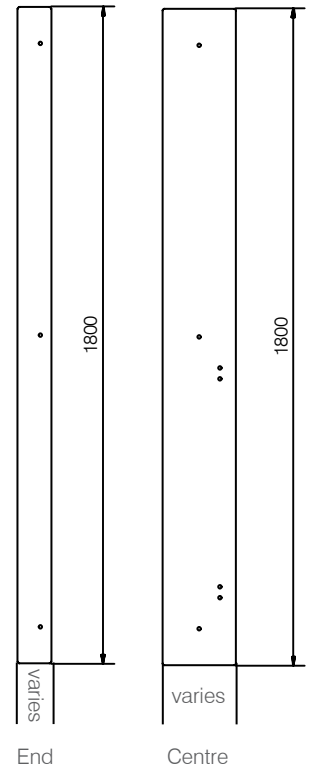

Details

- Overall Height - 1900mm
- Floor Clearance - 100mm
- Standard Cubicle Depth - 1500mm (Alternate partition widths on customer request)
- Material Option 1 - 13mm SGL (Nominal thickness, with polished black radiused edge)
- Material Option 2 - 18mm MFC (Nominal thickness, with matching or contrasting edging)

Drilling

Panel	Overall Drill Holes
Door	5 (Alternate catch: 9)
Partition	6
End Pilaster	(Hinged: 7) (Non Hinged: 3)
Centre Pilaster	7

The number of drill holes above indicates drilling for all components except the leg and the indicator keep which is always done on site.

Alternate Catch

Finish	Reference
Black	Advance Lockable Indicator
Silver	Bolt

**** NOTE ** Please state the finish of the fittings during enquiry.**

Standard (Without Headrail)

Partitions

Doors

Pilasters

Fittings

Finish	Reference
Black Silver	Advance Wall Brackets
	Advance Pilaster Bracket
	Advance Hinges
	Magnetic Door Catch
	400mm Pilaster Foot
	200mm Pilaster Foot

Full Height (With Headrail)

Doors

Partitions

Pilasters