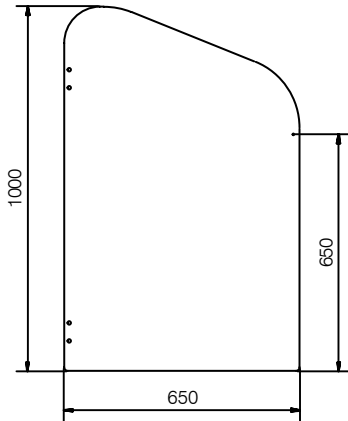

Details

- Overall Height - 1900mm
- Floor Clearance - 100mm
- Standard Cubicle Depth - 1500mm (Alternate partition widths on customer request)
- Material Option 1 - 13mm SGL (Nominal thickness, with polished black radiused edge)
- Material Option 2 - 18mm MFC (Nominal thickness, with matching or contrasting edging)

Finish	Reference
Black Silver	Advance Wall Brackets
	Advance Pilaster Bracket
	Advance Hinges
	Magnetic Door Catch
	400mm Pilaster Foot
	200mm Pilaster Foot

Full Height (With Headrail)

Doors

Partitions

Pilasters