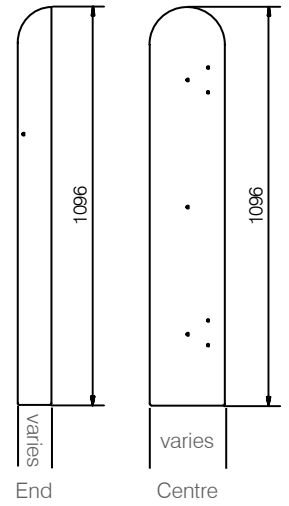

Details

- Overall Height - 1900mm
- Floor Clearance - 100mm
- Standard Cubicle Depth - 1500mm (Alternate partition widths on customer request)
- Material Option 1 - 13mm SGL (Nominal thickness, with polished black radiused edge)
- Material Option 2 - 18mm MFC (Nominal thickness, with matching or contrasting edging)

Drilling

Panel	Overall Drill Holes
Door	5 (Alternate catch: 9)
Partition	6
End Pilaster	(Hinged: 7) (Non Hinged: 3)
Centre Pilaster	7

The number of drill holes above indicates drilling for all components except the leg and the indicator keep which is always done on site.

Alternate Catch

Finish	Reference
Black	Advance Lockable Indicator
Silver	Bolt

**** NOTE ** Please state the finish of the fittings during enquiry.**

Standard (Without Headrail)

Partitions

Doors

Pilasters

Fittings

Finish	Reference
Black Silver	Advance Wall Brackets
	Advance Pilaster Bracket
	Advance Hinges
	Magnetic Door Catch
	400mm Pilaster Foot
	200mm Pilaster Foot

Full Height (With Headrail)

Doors

Partitions

Pilasters