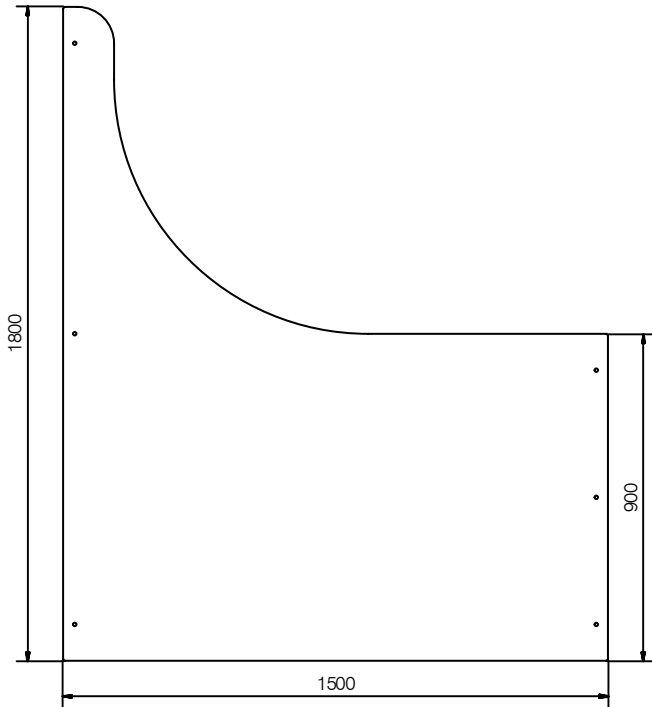

Standard (Without Headrail)

Partitions

Doors