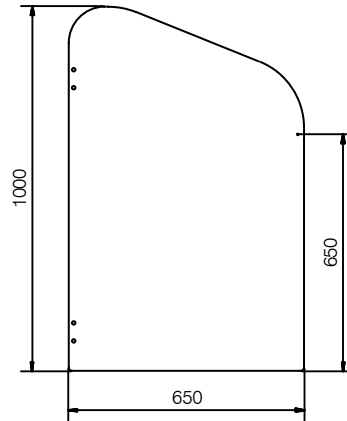

Standard (Without Headrail)

Partitions

Doors

Pilasters

Fittings

Finish	Reference
Black Silver	Advance Wall Brackets
	Advance Pilaster Bracket
	Advance Hinges
	Magnetic Door Catch
	400mm Pilaster Foot
	200mm Pilaster Foot