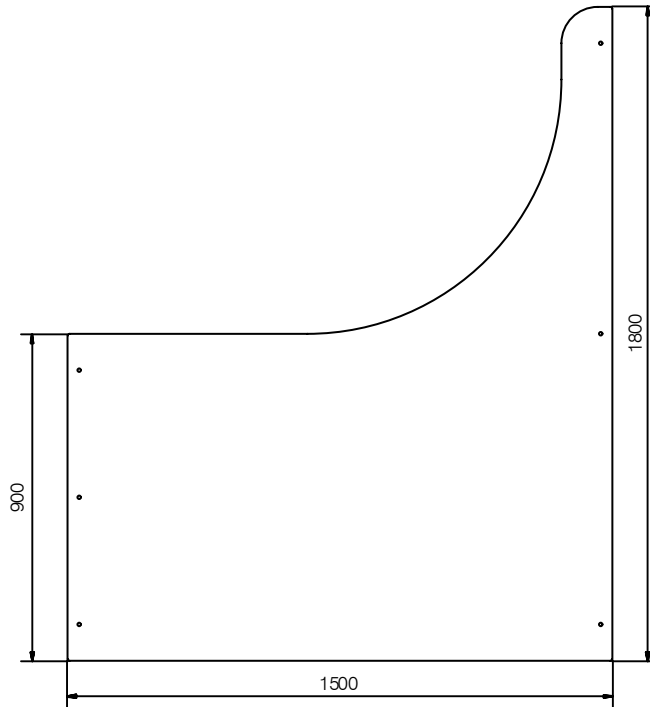

Finish	Reference
Black Silver	Advance Wall Brackets
	Advance Pilaster Bracket
	Advance Hinges
	Magnetic Door Catch
	400mm Pilaster Foot
	200mm Pilaster Foot

Full Height (With Headrail)

Doors

Partitions

Pilasters