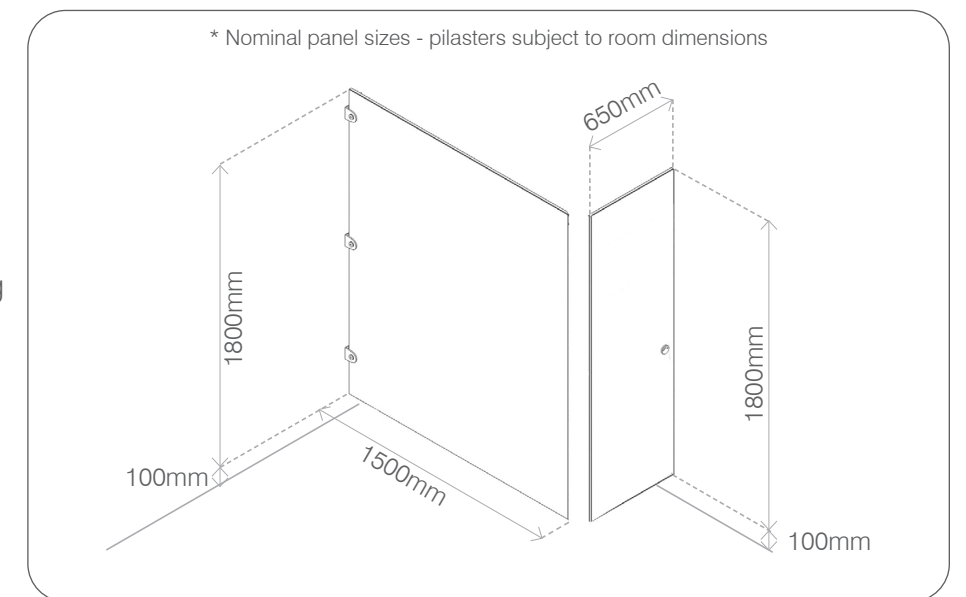

Standard⁺

This is our most economical washroom offer, which can be manufactured to suit either wet or dry environments. Quality comes as standard.

Specifying Standard⁺

Overall Height

1900mm

Door Height

1800mm

Floor Clearance

100mm

Cubicle Depth

1500mm (standard)

Hardware

Headrail - 'L' shaped headrail

Hinges - anti-trap hinges

Wall Fixings - 'U' brackets

Hardware - dark texture or SAA.

'L' shaped headrail

Indicator bolt front

Easy slide indicator bolt

Slender foot with black base

* Nominal panel thickness
° Available to order