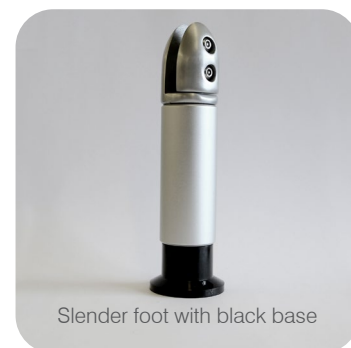

Indicator Bolt - easy slide bolt

Pedestal - slender foot with black base

Panels

Material* - 19mm MFC or 12/13mm SGL

Edges MFC - 2mm ABS

Edges SGL - polished black with radius

Colour finishes

Panels - various, from all leading panel manufacturers.

Hardware - dark texture or SAA.

'L' shaped headrail

Indicator bolt front

Easy slide indicator bolt

Slender foot with black base

* Nominal panel thickness
° Available to order