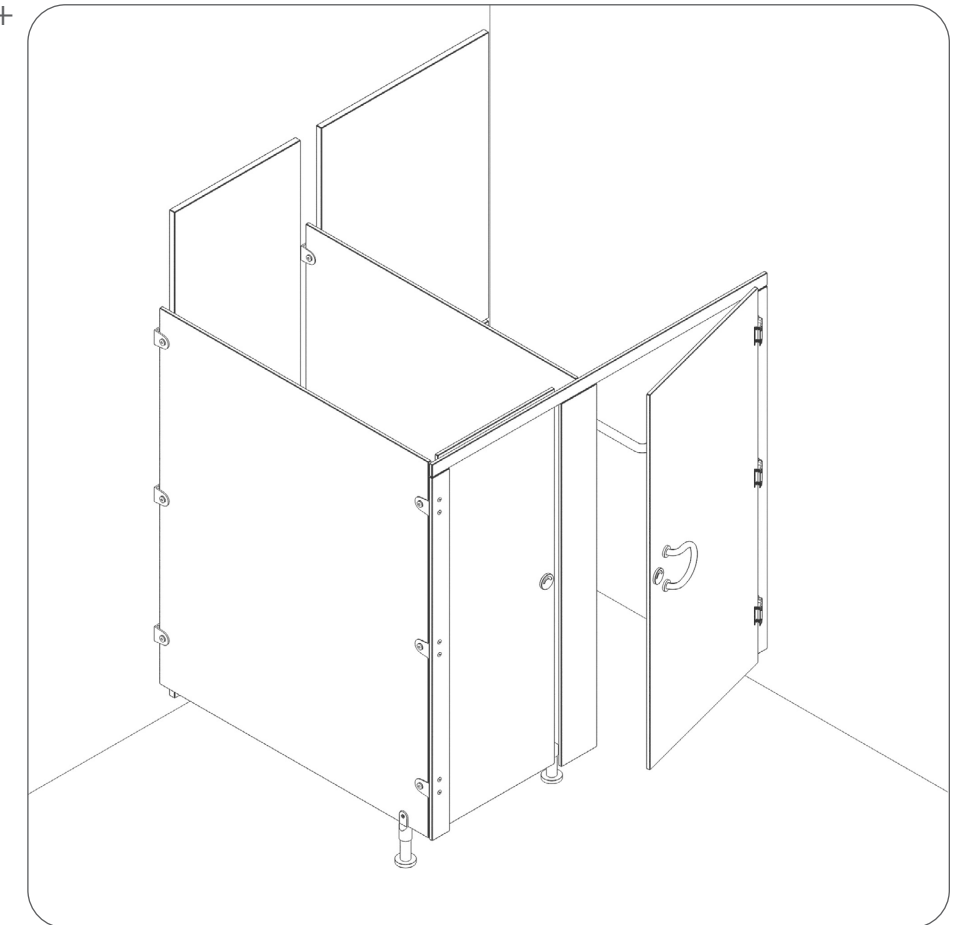

Standard⁺

This is our most economical washroom offer, which can be manufactured to suit either wet or dry environments. Quality comes as standard.

Specifying Standard⁺

Overall Height

1900mm

Door Height

1800mm

Floor Clearance

100mm

Cubicle Depth

1500mm (standard)

Hardware

Headrail - 'L' shaped headrail

Hinges - anti-trap hinges

Wall Fixings - 'U' brackets

Indicator Bolt - easy slide bolt

Pedestal - slender foot with black base

Panels

Material* - 19mm MFC or 12/13mm SGL

Edges MFC - 2mm ABS

Edges SGL - polished black with radius

Colour finishes

Panels - various, from all leading panel manufacturers.

Hardware - dark texture or SAA.

'L' shaped headrail

Indicator bolt front

Easy slide indicator bolt

Slender foot with black base

* Nominal panel thickness
° Available to order