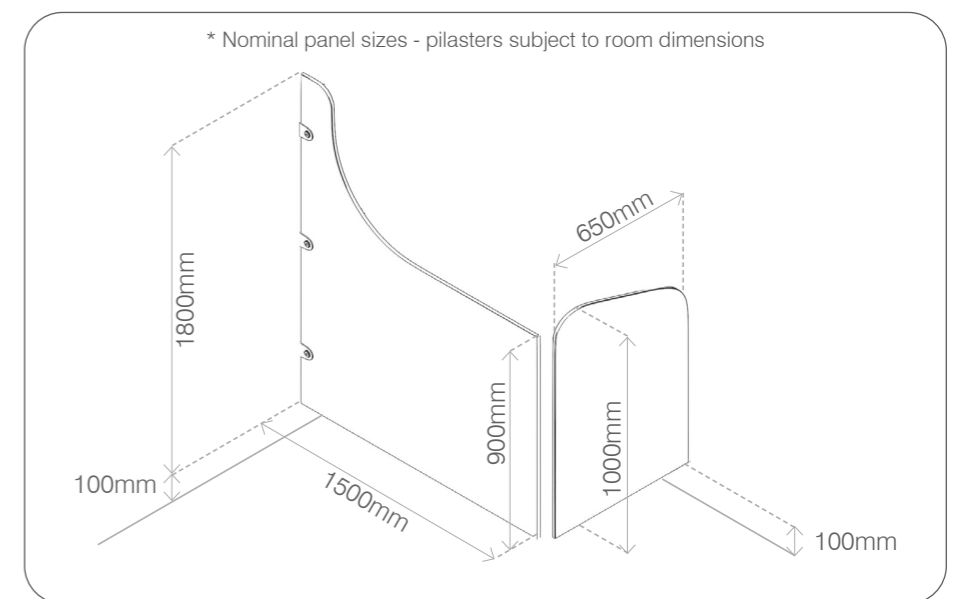

Specifying Slide

Overall Height

1900mm

Max Door Height

1000mm

Floor Clearance

100mm

Cubicle Depth

1500mm (standard)

Hardware

Headrail - N/A

Hinges - anti-trap hinges

Wall Fixings - 'U' brackets

Indicator Bolt - magnetic catch as standard. Speak to our sales team for an alternative.

Pedestal - full channel foot

Panels

Material* - 19mm MFC, 13mm CDF or 12/13mm SGL

Edges MFC - 2mm ABS

Edges SGL - polished black with radius

Colour finishes

Panels - various, from all leading panel manufacturers.

Hardware - dark texture or SAA

Anti trap hinge

'U' bracket

Magnetic catch

Full channel foot

* Nominal panel thickness
° Available to order