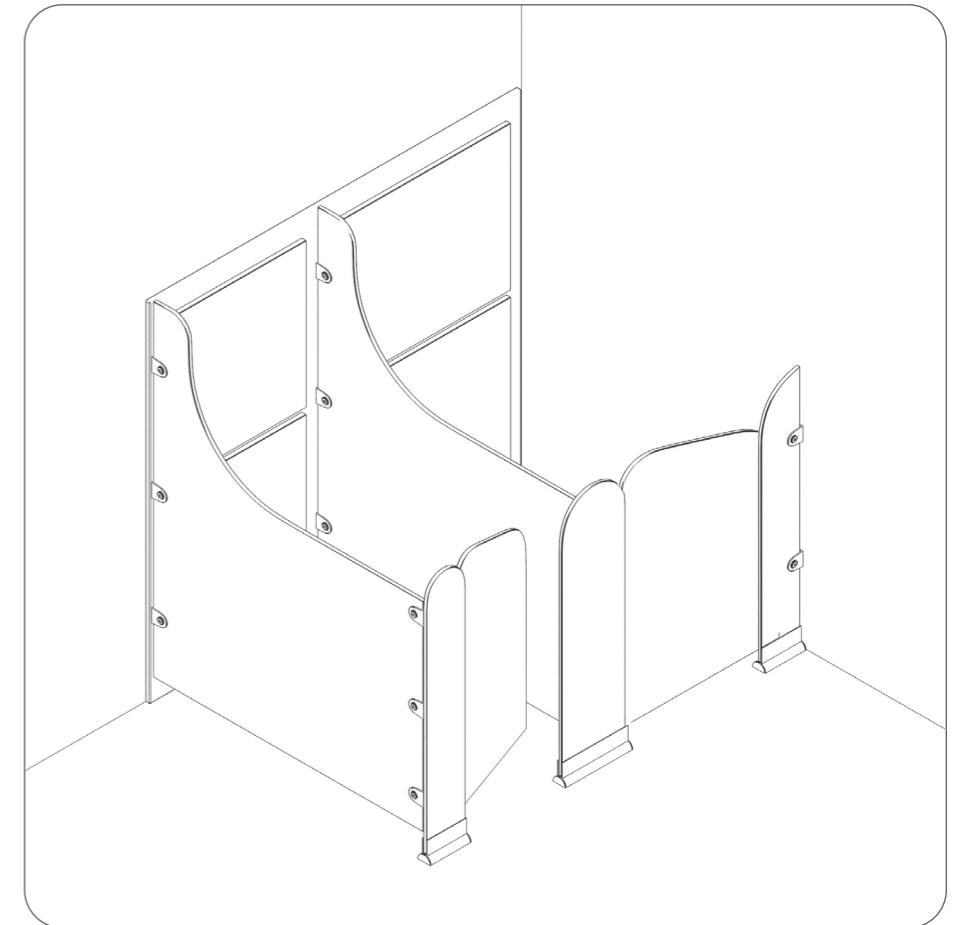

Specifying Slide

Overall Height

1900mm

Max Door Height

1000mm

Floor Clearance

100mm

Cubicle Depth

1500mm (standard)

Hardware

Headrail - N/A

Hinges - anti-trap hinges

Wall Fixings - 'U' brackets

Indicator Bolt - magnetic catch as standard. Speak to our sales team for an alternative.

Pedestal - full channel foot

Panels

Material* - 19mm MFC, 13mm CDF or 12/13mm SGL

Edges MFC - 2mm ABS

Edges SGL - polished black with radius

Colour finishes

Panels - various, from all leading panel manufacturers.

Hardware - dark texture or SAA

Anti trap hinge

'U' bracket

Magnetic catch

Full channel foot

* Nominal panel thickness
° Available to order