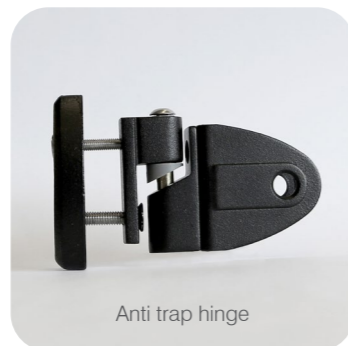

1500mm (standard)

Hardware

Headrail - N/A

Hinges - anti-trap hinges

Wall Fixings - 'U' brackets

Indicator Bolt - magnetic catch as standard. Speak to our sales team for an alternative.

Pedestal - full channel foot

Panels

Material* - 19mm MFC, 13mm CDF or 12/13mm SGL

Edges MFC - 2mm ABS

Edges SGL - polished black with radius

Colour finishes

Panels - various, from all leading panel manufacturers.

Hardware - dark texture or SAA

Anti trap hinge

'U' bracket

Magnetic catch

Full channel foot

* Nominal panel thickness
° Available to order