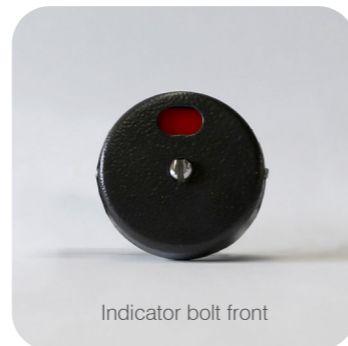

'D' shaped headrail

Indicator bolt front

Easy slide indicator bolt

25mm foot

Specifying Private

Overall Height

2100mm

Door Height

2090mm

Floor Clearance

Front - 10mm

Between cubicles - 25mm

Cubicle Depth

1500mm (standard)

Hardware

Headrail - 'D' shaped headrail

Hinges - anti-trap hinges

Wall Fixings - 'U' brackets

Indicator Bolt - easy slide bolt

Pedestal - 25mm foot

Panels

Material* - 19mm MFC or 12/13mm SGL

Edges MFC - 2mm ABS

Edges SGL - polished black with radius