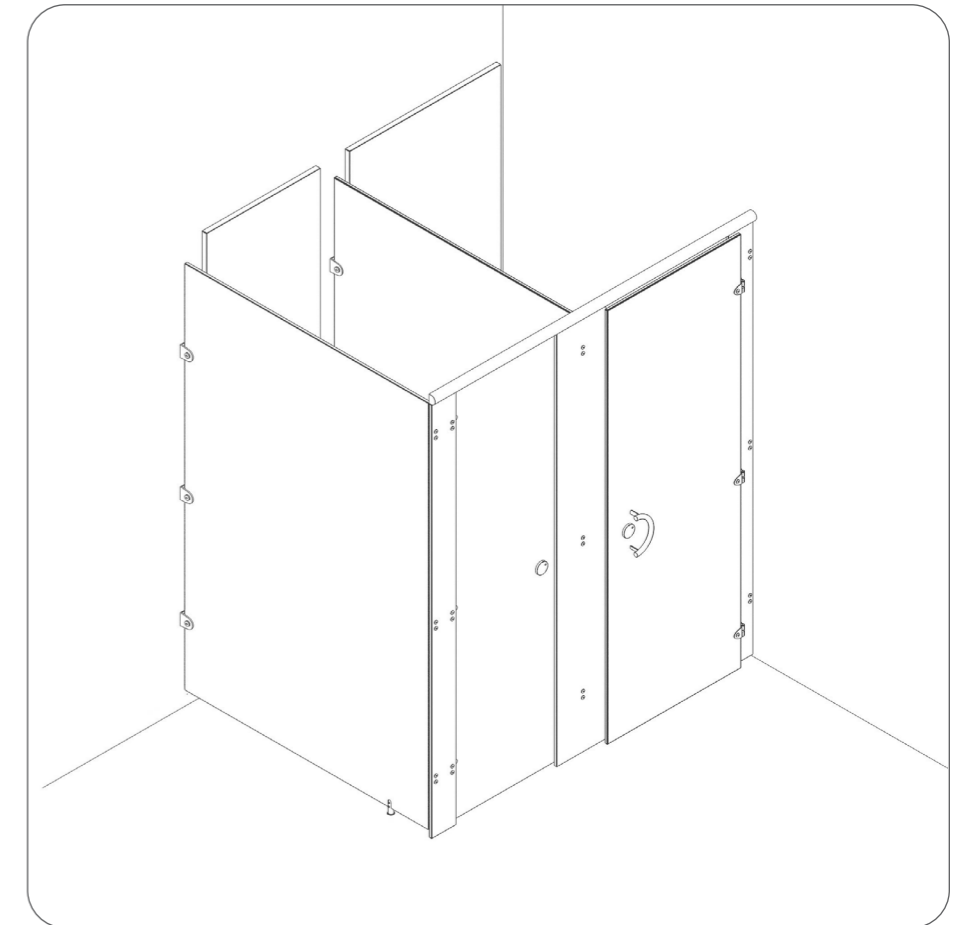

* Nominal panel thickness
° Available to order