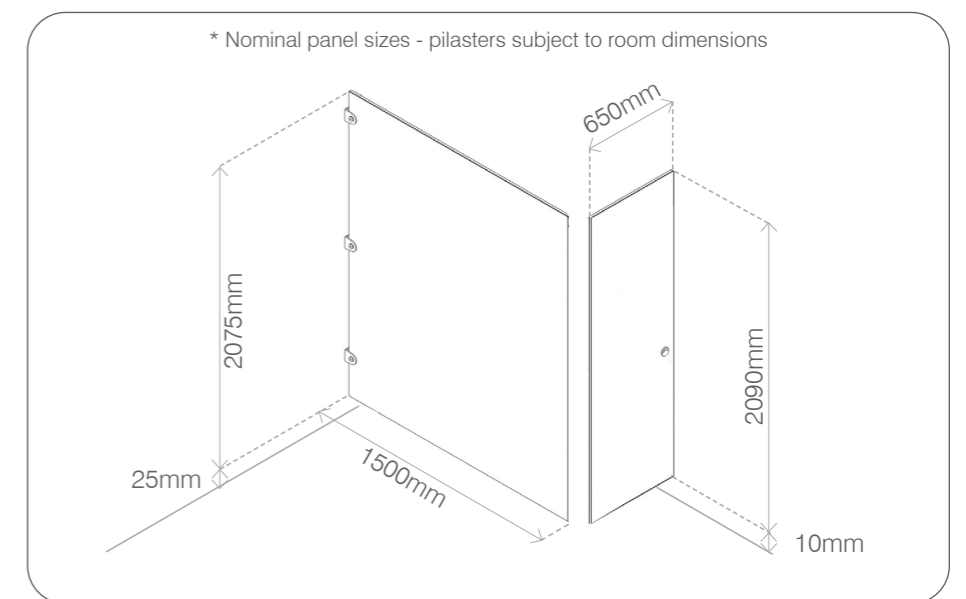

* Nominal panel thickness
° Available to order