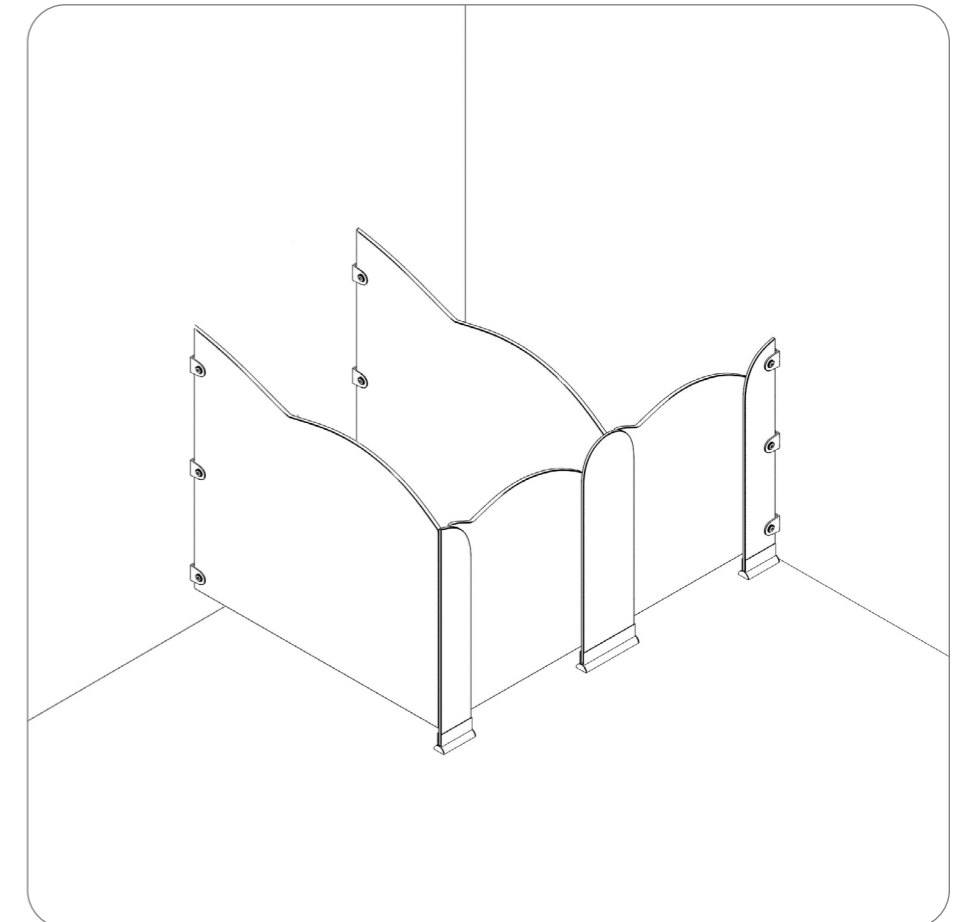

Specifying Bounce

Overall Height

1300mm

Max Door Height

1000mm

Floor Clearance

100mm

Cubicle Depth

Panels

Material* - 12/13mm SGL

Edges - polished black with radius

Colour finishes

Panels - various, from all leading panel manufacturers.

Hardware - dark texture or SAA

Anti trap hinge

'U' bracket

Magnetic catch

Full channel foot

* Nominal panel thickness
° Available to order