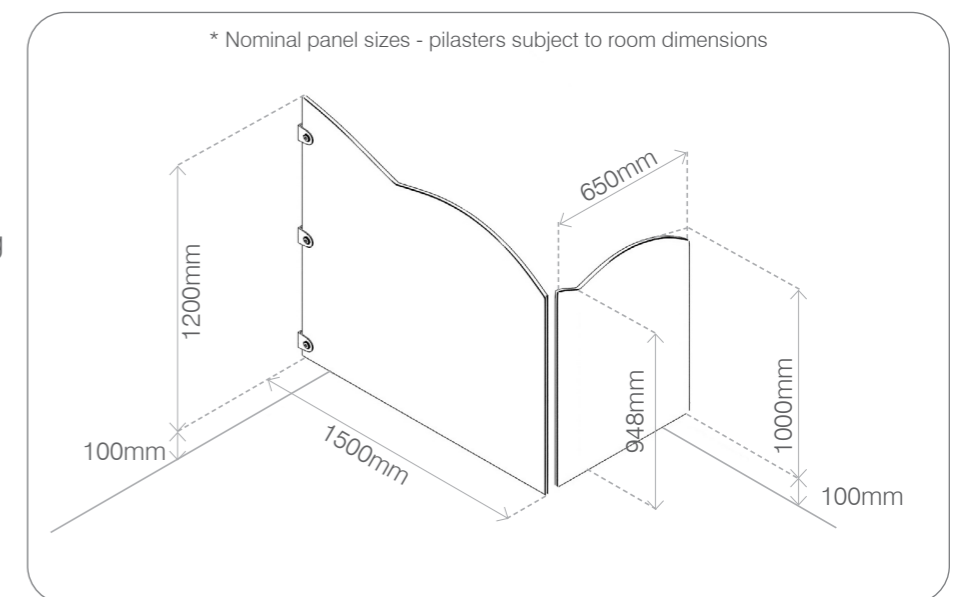

Specifying Bounce

Overall Height

1300mm

Max Door Height

1000mm

Floor Clearance

100mm

Cubicle Depth

1500mm (standard)

Hardware

Headrail - N/A

Hinges - anti-trap hinges

Wall Fixings - 'U' brackets

Indicator Bolt - magnetic catch as standard, speak to our sales team for an alternative.

Pedestal - full channel foot

Panels

Material* - 12/13mm SGL

Edges - polished black with radius

Colour finishes

Panels - various, from all leading panel manufacturers.

Hardware - dark texture or SAA

Anti trap hinge

'U' bracket

Magnetic catch

Full channel foot

* Nominal panel thickness
° Available to order