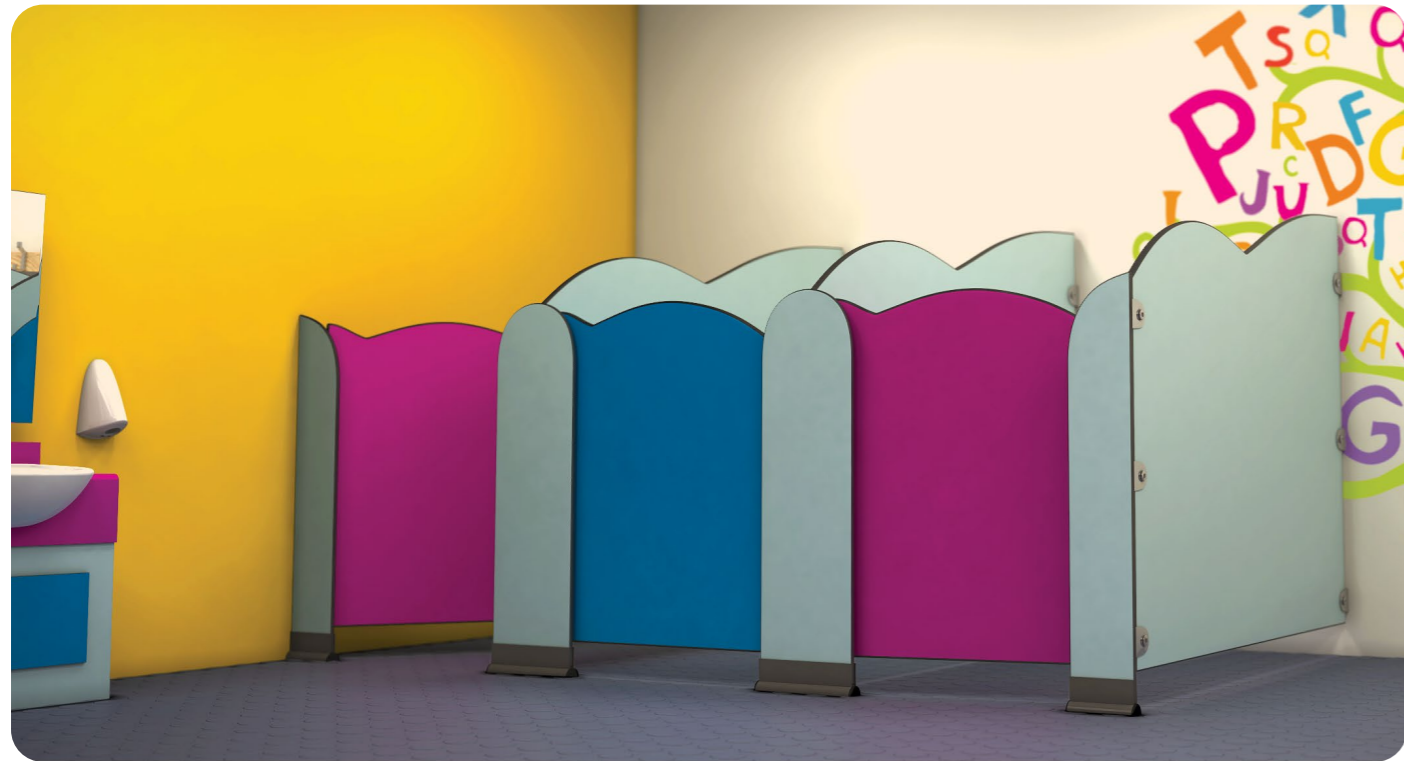

Bounce

Bounce creates a space that works for both the children and the nursery staff. Reduced height doors and partitions together with magnetic catches makes the children feel at ease as well as allowing the staff to supervise accordingly.

Specifying Bounce

Overall Height

1300mm

Max Door Height

1000mm

Floor Clearance

100mm

Cubicle Depth

1500mm (standard)

Hardware

Headrail - N/A

Hinges - anti-trap hinges

Wall Fixings - 'U' brackets

Indicator Bolt - magnetic catch as standard, speak to our sales team for an alternative.

Pedestal - full channel foot

Panels

Material* - 12/13mm SGL

Edges - polished black with radius

Colour finishes

Panels - various, from all leading panel manufacturers.

Hardware - dark texture or SAA

Anti trap hinge

'U' bracket