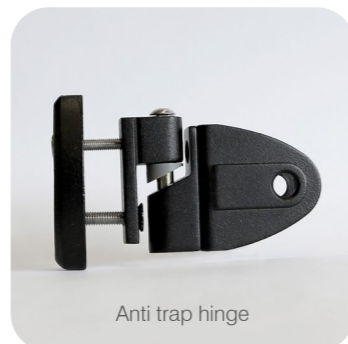

1500mm (standard)

Hardware

Headrail - N/A

Hinges - anti-trap hinges

Wall Fixings - 'U' brackets

Indicator Bolt - magnetic catch as standard, speak to our sales team for an alternative.

Pedestal - full channel foot

Panels

Material* - 12/13mm SGL

Edges - polished black with radius

Colour finishes

Panels - various, from all leading panel manufacturers.

Hardware - dark texture or SAA

Anti trap hinge

'U' bracket