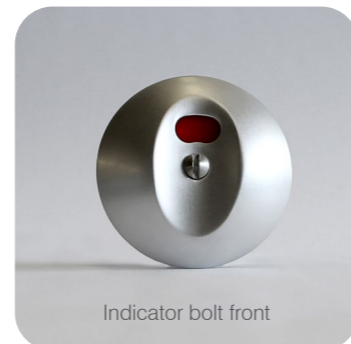

### Hardware

Headrail - 'D' shaped headrail

Hinges - anti-trap hinges

Wall Fixings - 'U' brackets

Indicator Bolt - easy slide bolt

Pedestal - slimline foot

### Panels

Material\* - 12/13mm SGL

Edges - polished black with radius

### Colour finishes

Panels - various, from all leading panel manufacturers.

Hardware - dark texture or SAA

'L' shaped headrail

Indicator bolt front

Easy slide indicator bolt

Slimline foot

\* Nominal panel sizes - pilasters subject to room dimensions