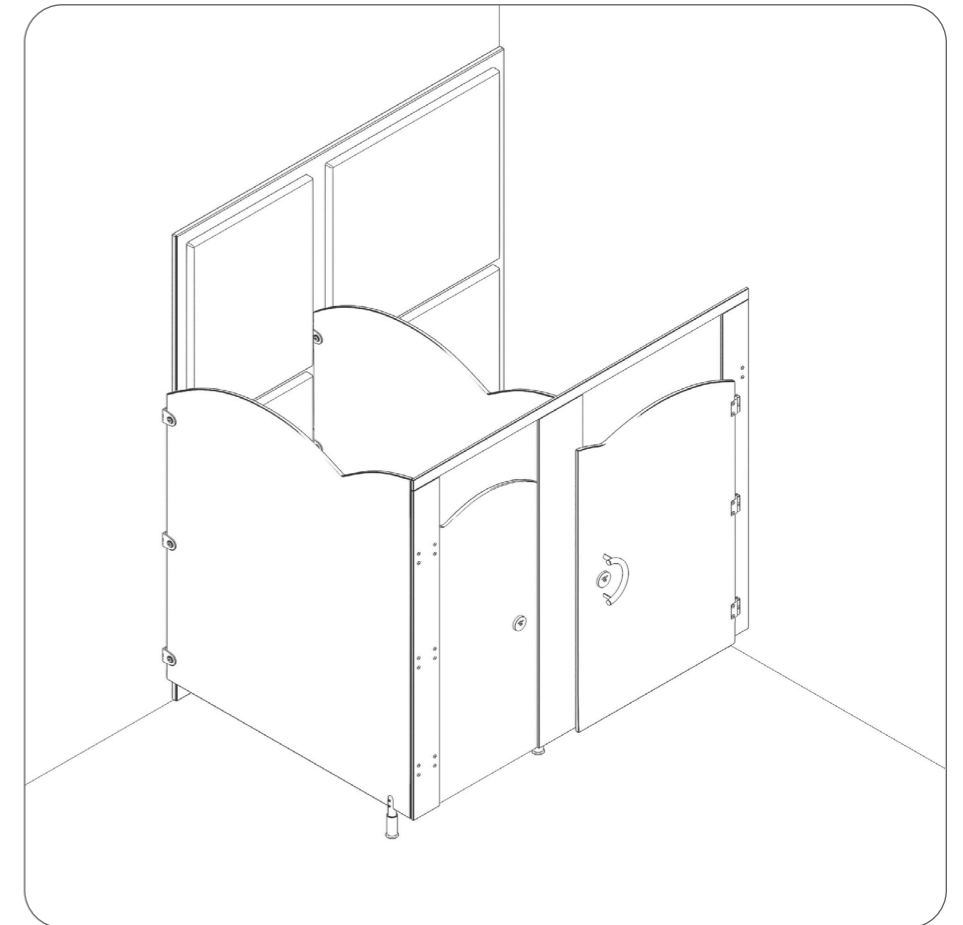

### Hardware

Headrail - 'D' shaped headrail

Hinges - anti-trap hinges

Wall Fixings - 'U' brackets

Indicator Bolt - easy slide bolt

Pedestal - slimline foot

### Panels

Material\* - 12/13mm SGL

Edges - polished black with radius

### Colour finishes

Panels - various, from all leading panel manufacturers.

Hardware - dark texture or SAA

'L' shaped headrail

Indicator bolt front

Easy slide indicator bolt

Slimline foot

\* Nominal panel sizes - pilasters subject to room dimensions