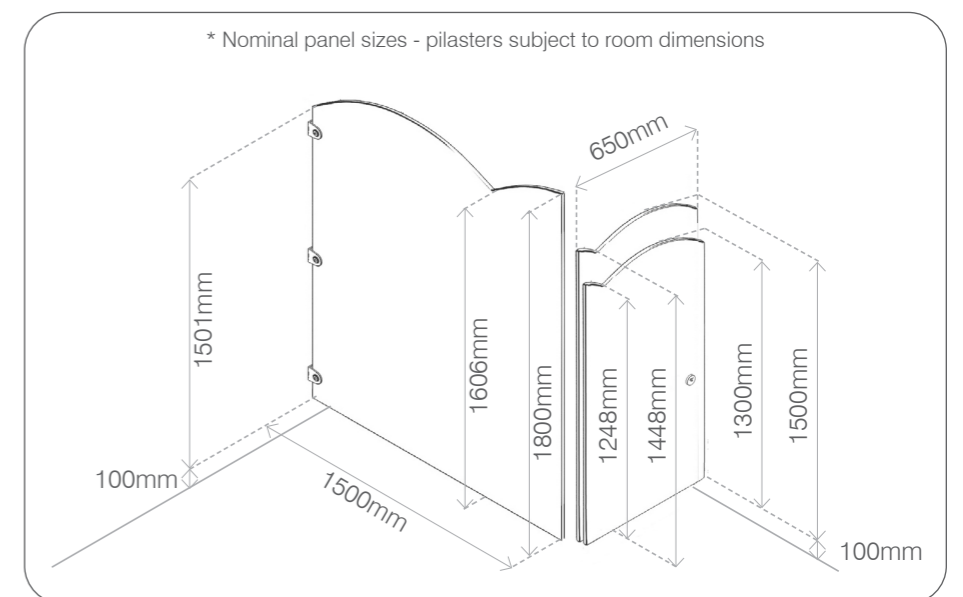

### Floor Clearance

100mm

### Panels

Material\* - 12/13mm SGL

Edges - polished black with radius

### Colour finishes

Panels - various, from all leading panel manufacturers.

Hardware - dark texture or SAA

'L' shaped headrail

Indicator bolt front

Easy slide indicator bolt

Slimline foot

\* Nominal panel sizes - pilasters subject to room dimensions

\* Nominal panel thickness  
° Available to order